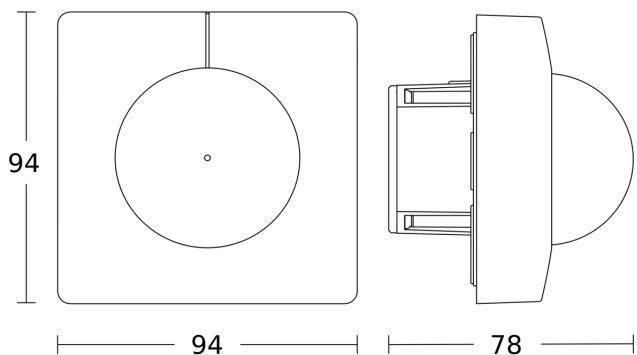

Presence detector - Professional Line

IS 3360

DALI-2 APC - in-ceiling installation, sq.
EAN 4007841 080624
Article number 080624

Dimension Drawing 1

Dimension Drawing 2